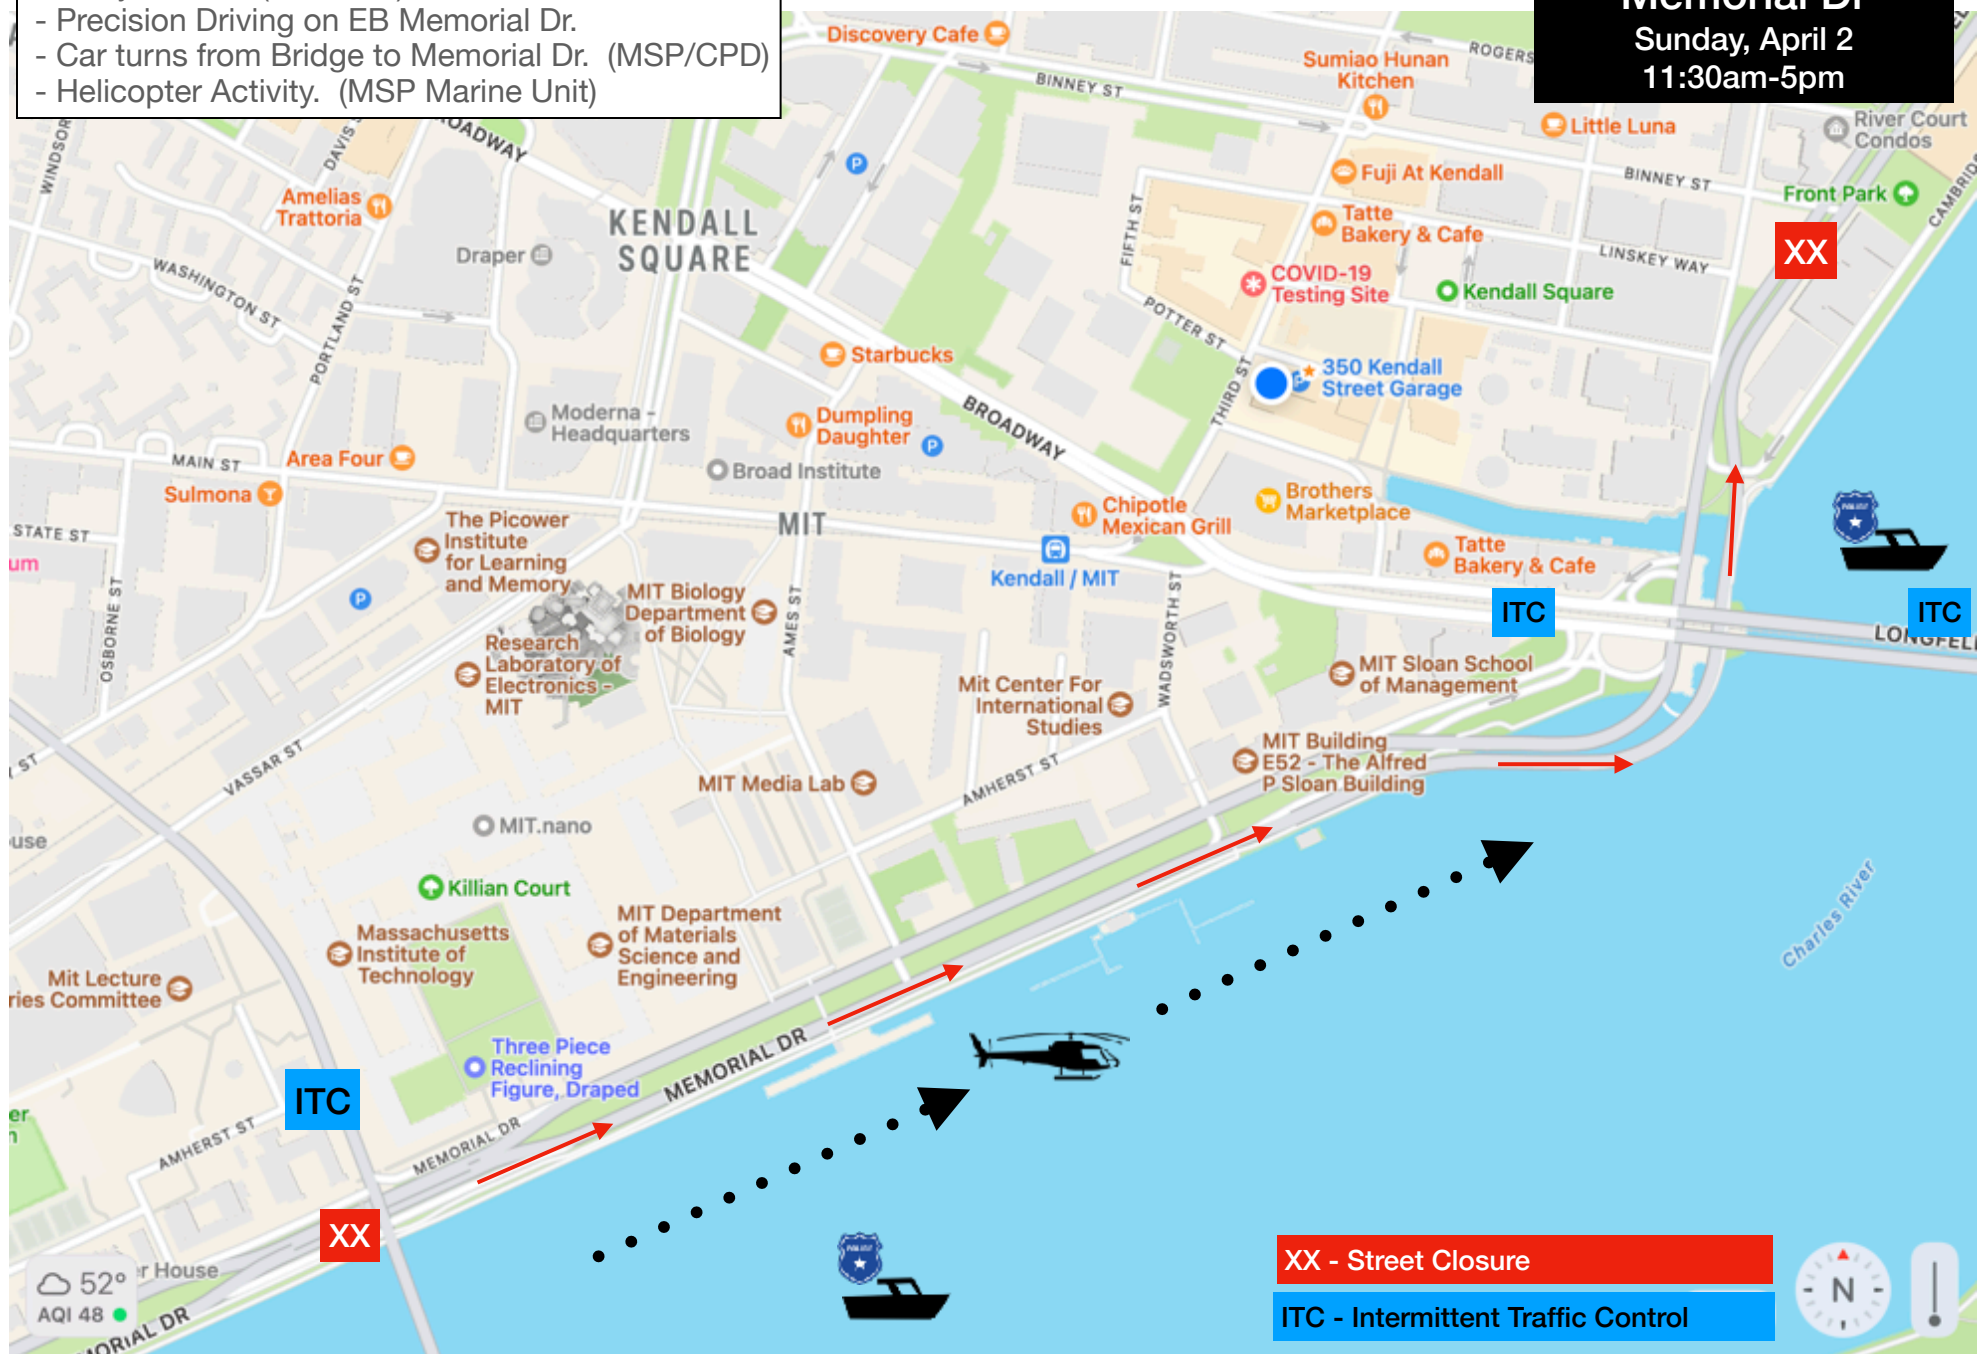

**DCR - CAMBRIDGE**  
**Memorial Dr**  
Sunday, April 2  
11:30am-5pm

- 1 x Day Exterior (weekend)
- Precision Driving on EB Memorial Dr.
  - Car turns from Bridge to Memorial Dr. (MSP/CPD)
  - Helicopter Activity. (MSP Marine Unit)

XX - Street Closure

ITC - Intermittent Traffic Control