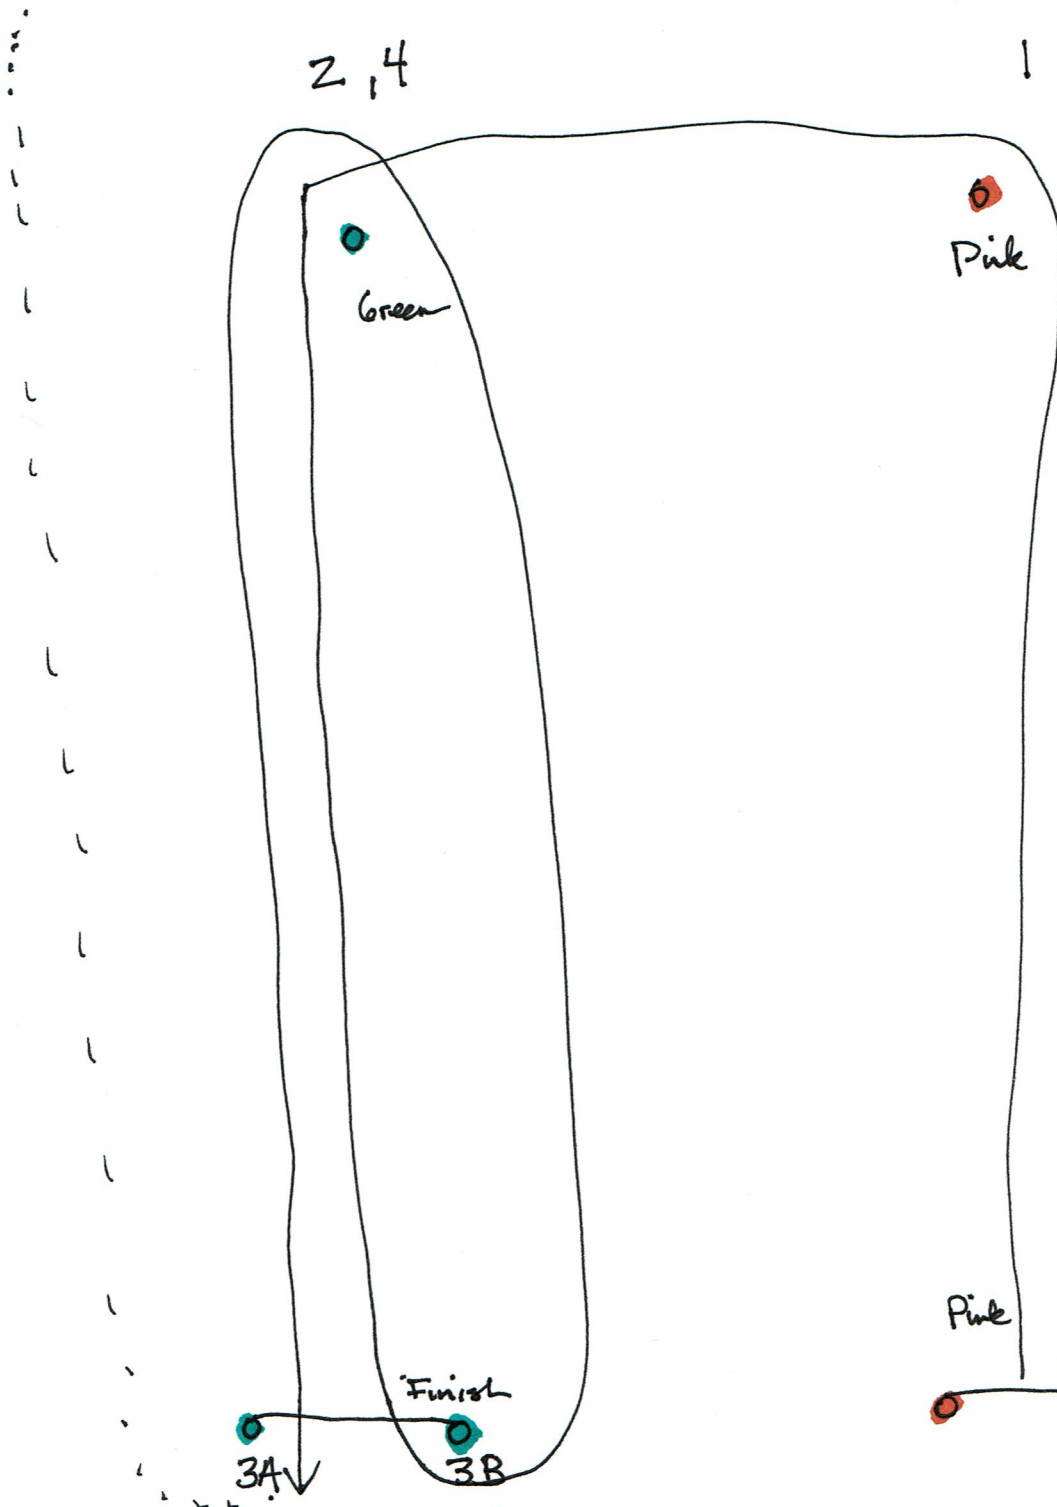

Otter Trapezoid

Yellow

Finish on a 'Plus'

2, 4

1

or on a 'Plus' course
Gates 5A or 5B